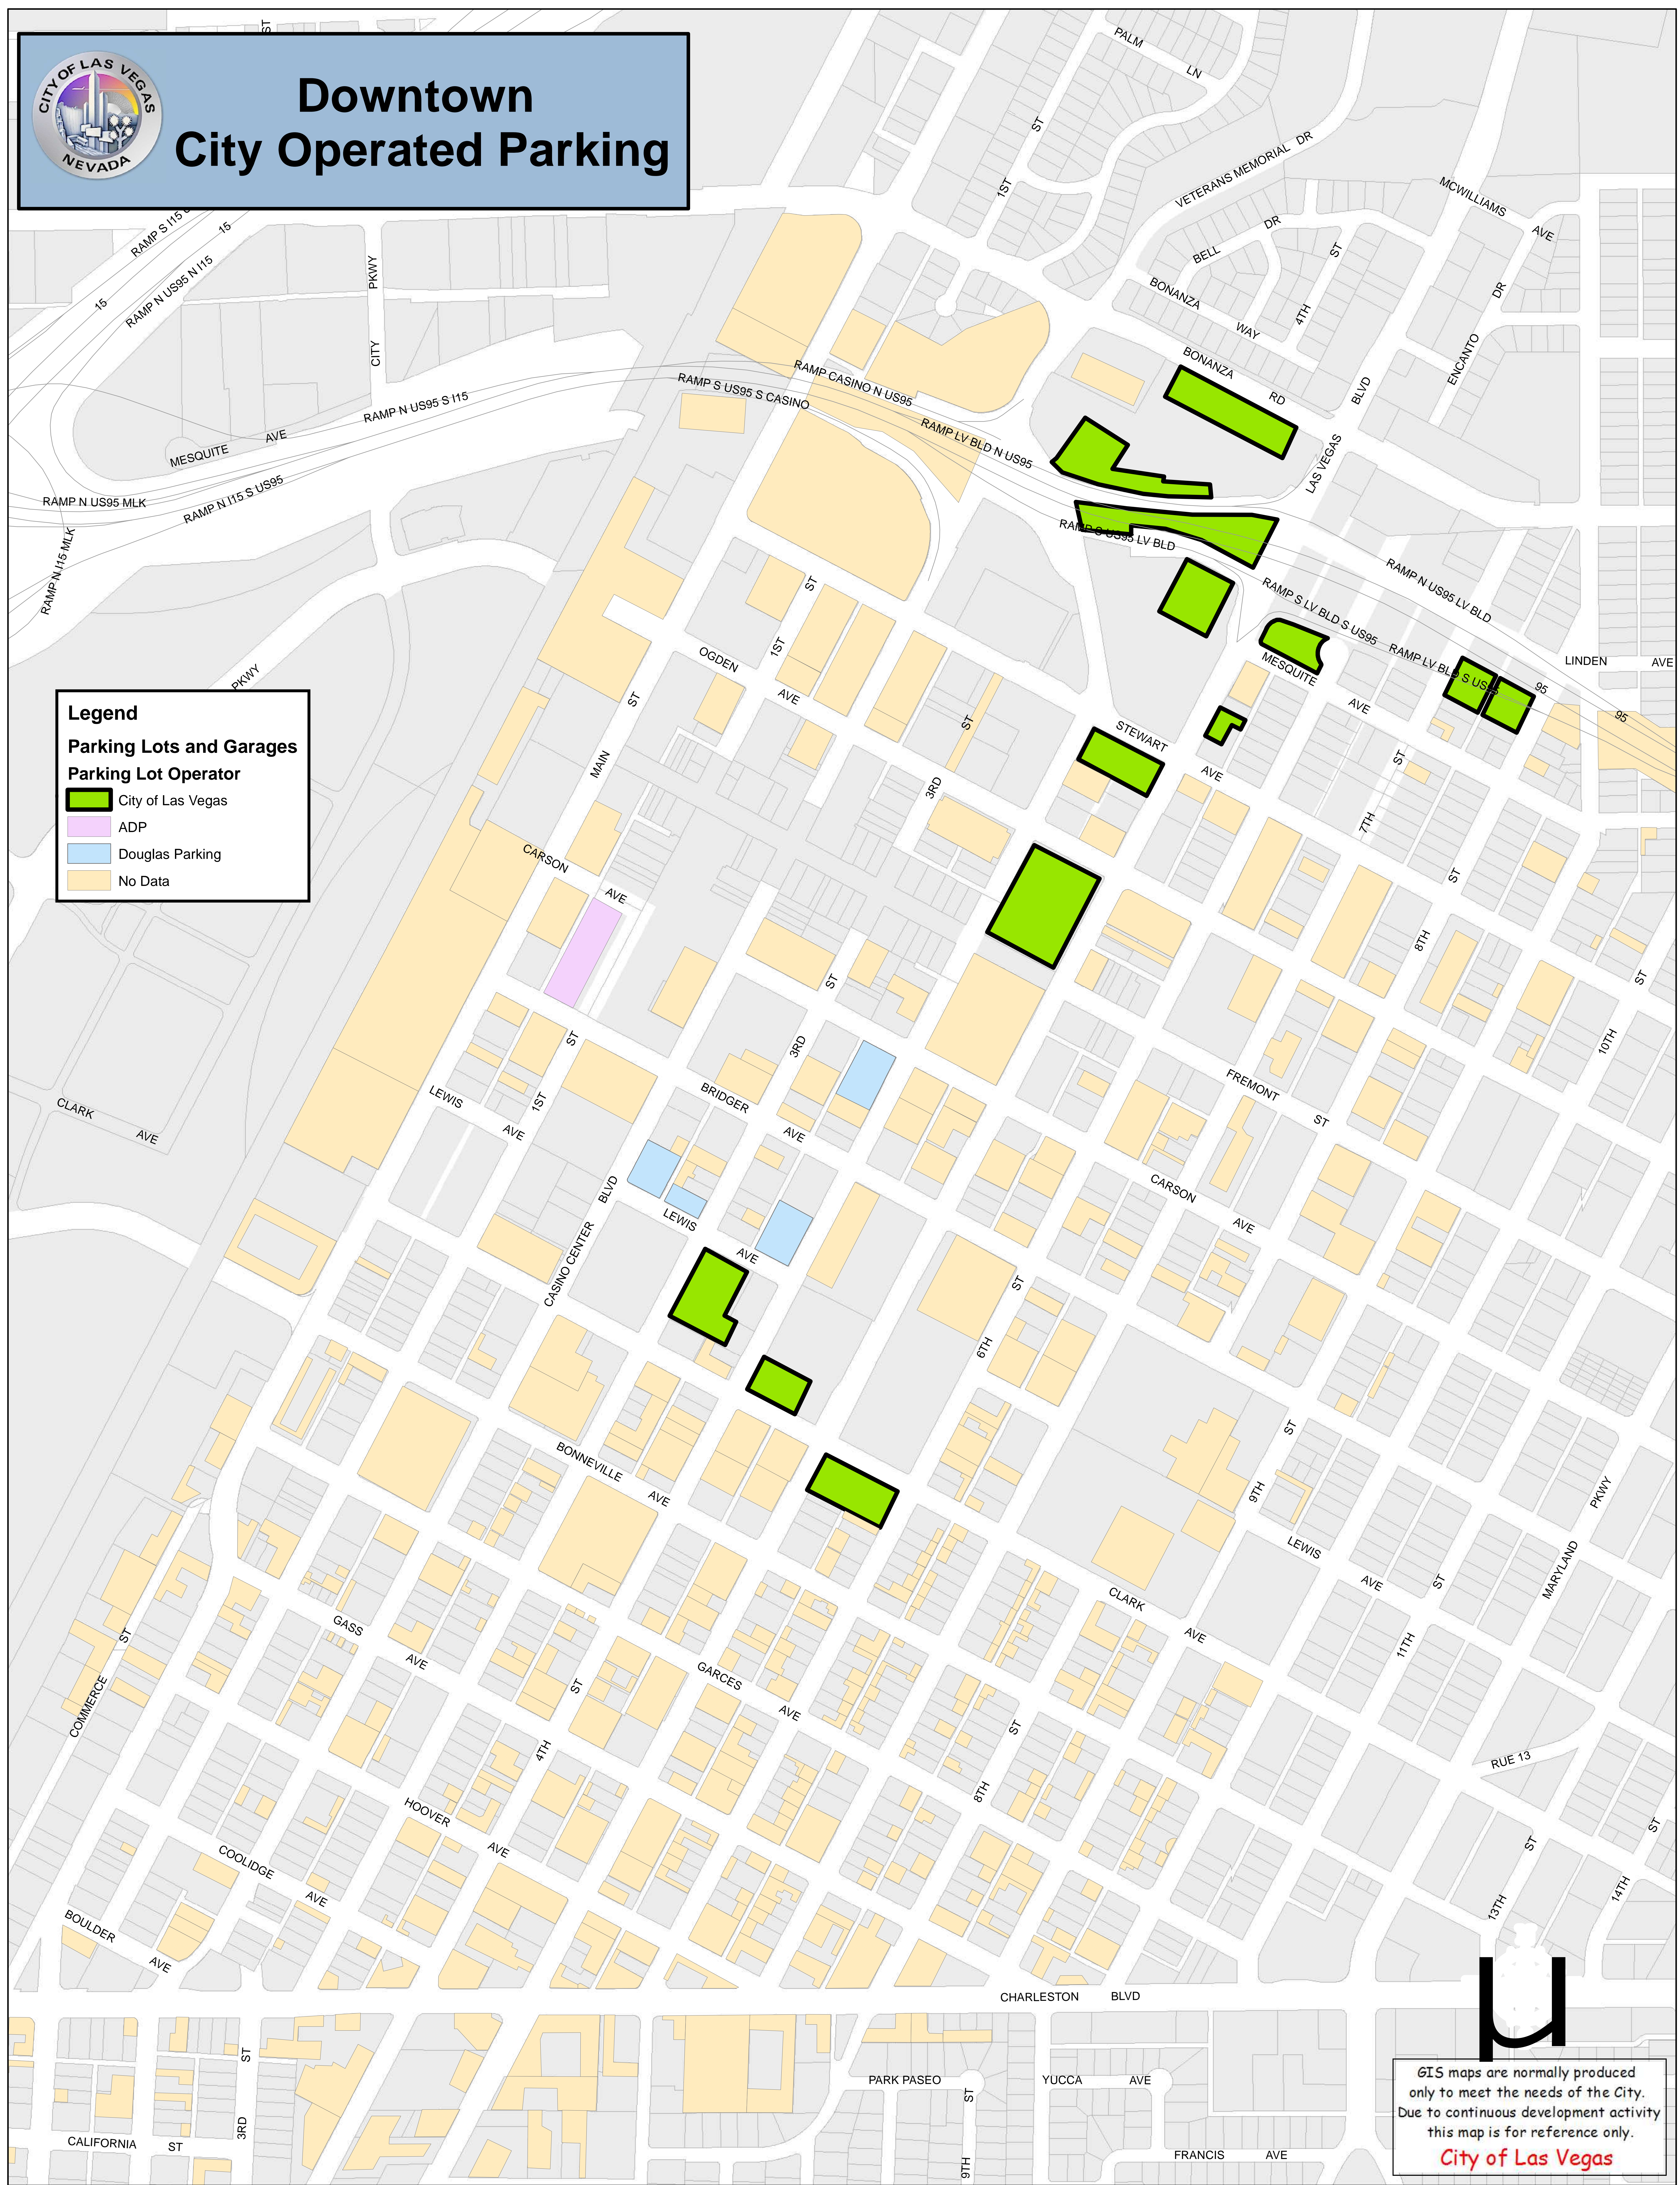

Downtown City Operated Parking

Legend

Parking Lots and Garages

-  City of Las Vegas
-  ADP
-  Douglas Parking
-  No Data

GIS maps are normally produced only to meet the needs of the City. Due to continuous development activity this map is for reference only.
City of Las Vegas